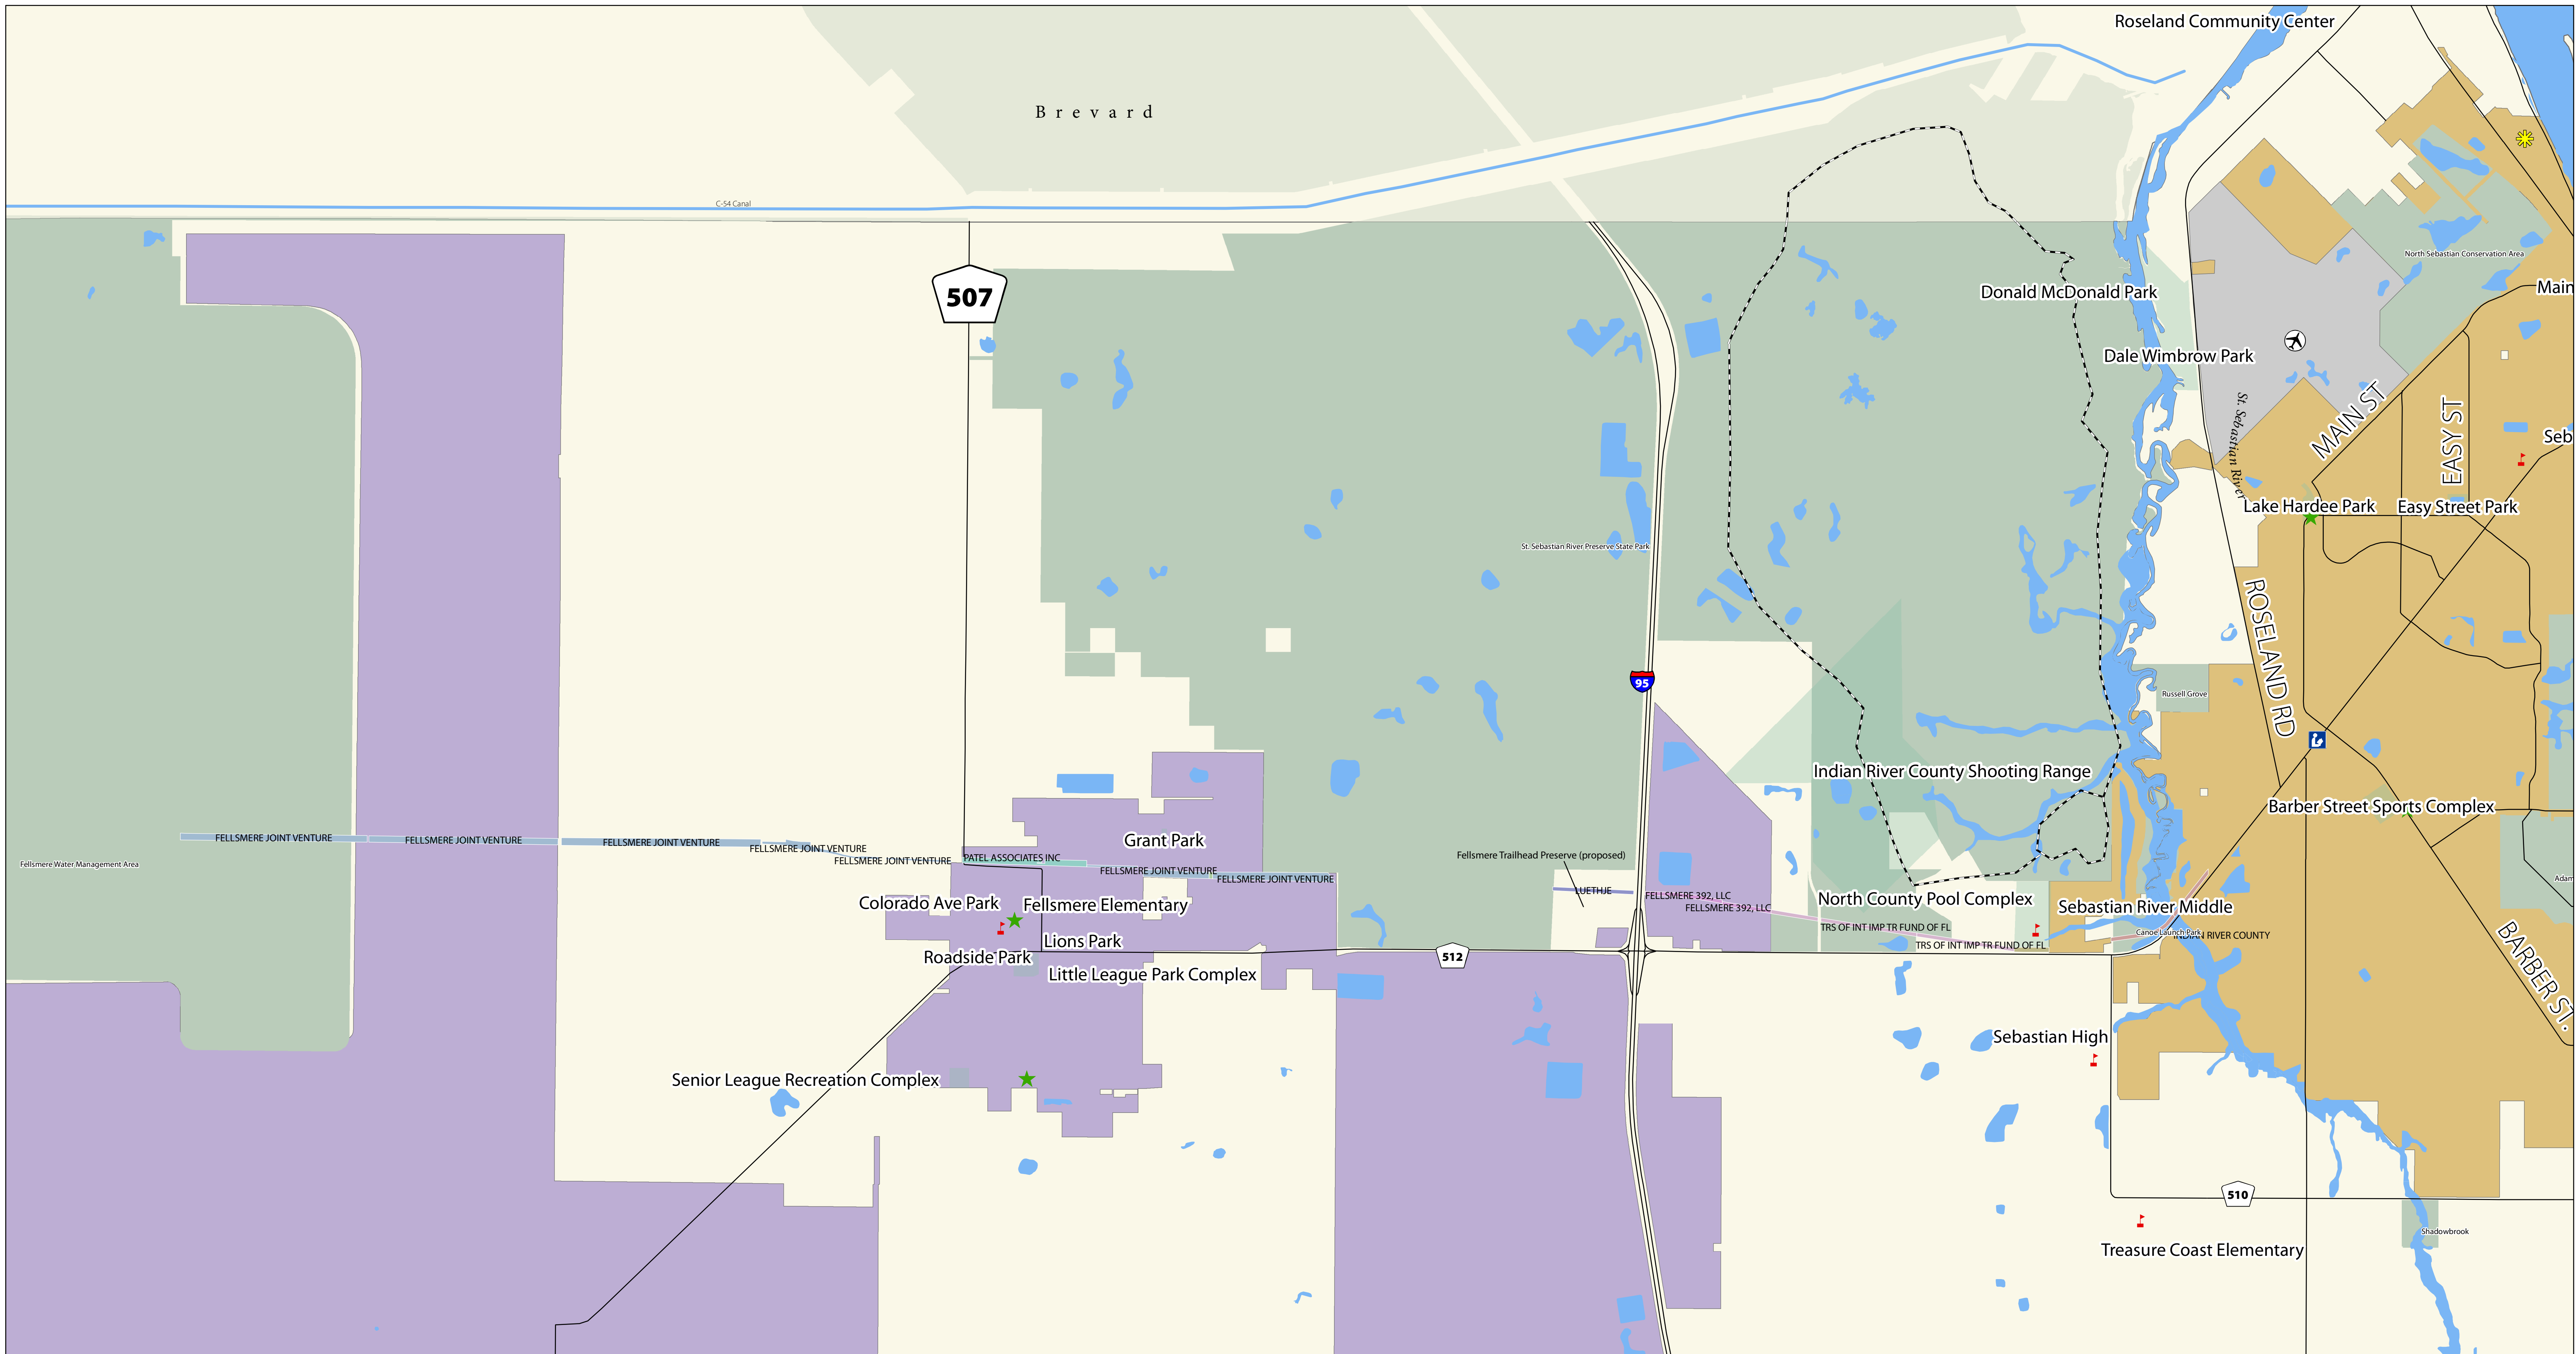

North Indian River County Greenways Master Plan Baseline Data

Sheet 4a: Trans Florida Central ROW

Trans Florida Central Railroad ROW		Municipal Boundaries		Parks		Conservation Land		Public Schools		Community Centers	
	FELLSMERE JOINT VENTURE		Fellsmere		Orchid		LUETHJE		Indian River Shores		Patel Associates Inc
	FELLSMERE 392, LLC		Indian River Shores		Sebastian		PATEL ASSOCIATES INC		Sebastian		SCHOOL BOARD OF IND RIV CO FL
	FELLSMERE JOINT VENTURE		Vero Beach		Vero Beach		TRF OF INT IMP TR FUND OF FL		Vero Beach		TRF OF INT IMP TR FUND OF FL
	INDIAN RIVER COUNTY										

Prepared for the Indian River County MPO by:

January 24, 2008